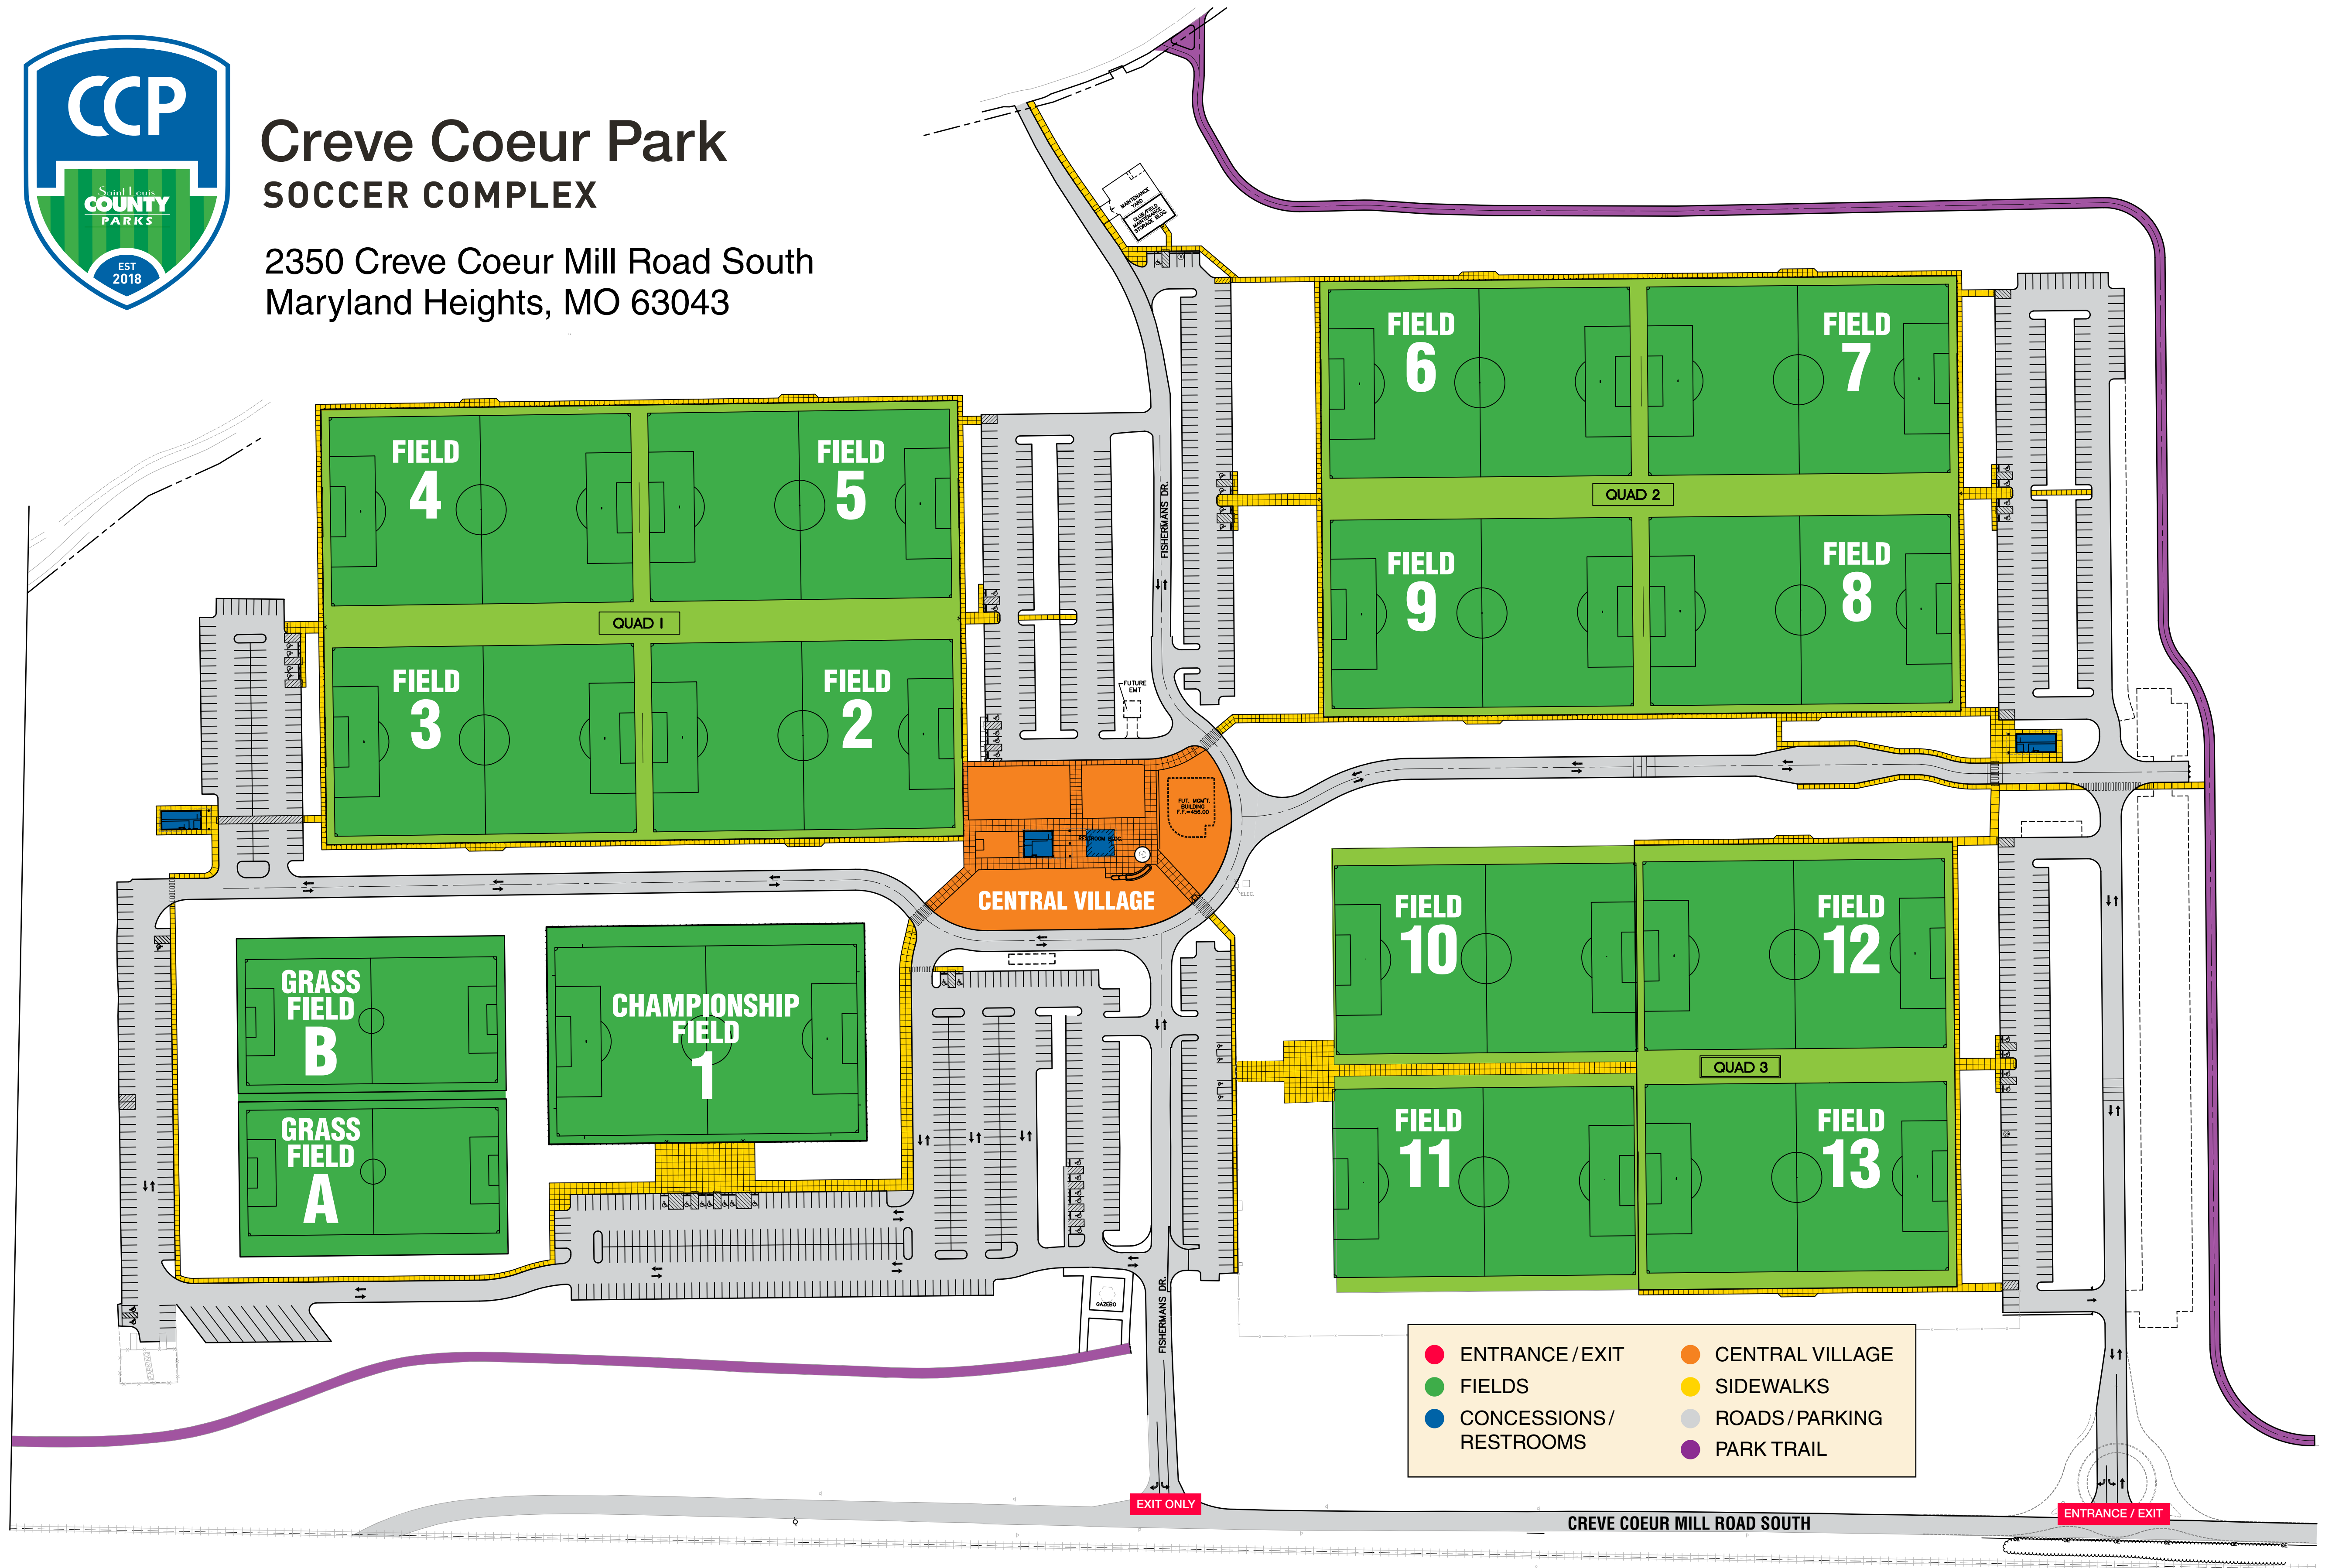

Creve Coeur Park SOCCER COMPLEX

2350 Creve Coeur Mill Road South
Maryland Heights, MO 63043

- ENTRANCE / EXIT
- FIELDS
- CONCESSIONS / RESTROOMS
- CENTRAL VILLAGE
- SIDEWALKS
- ROADS / PARKING
- PARK TRAIL